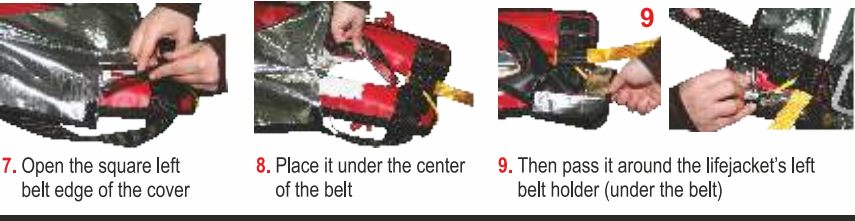

Inflatable Lifejacket Protective Work Cover

Flameproof

User Instructions

15. Once the protective work cover is properly adjusted, the lifejacket is ready for use