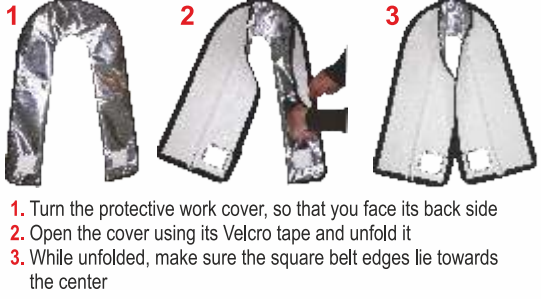

Inflatable Lifejacket Protective Work Cover

Flameproof

User Instructions

15. Once the protective work cover is properly adjusted, the lifejacket is ready for use