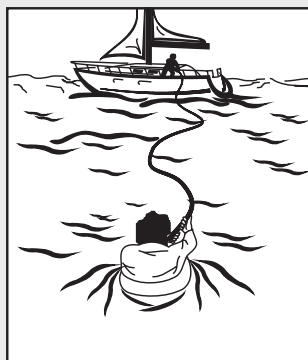

2. Confirm casualty is secured in M.O.B. before rescue is attempted.