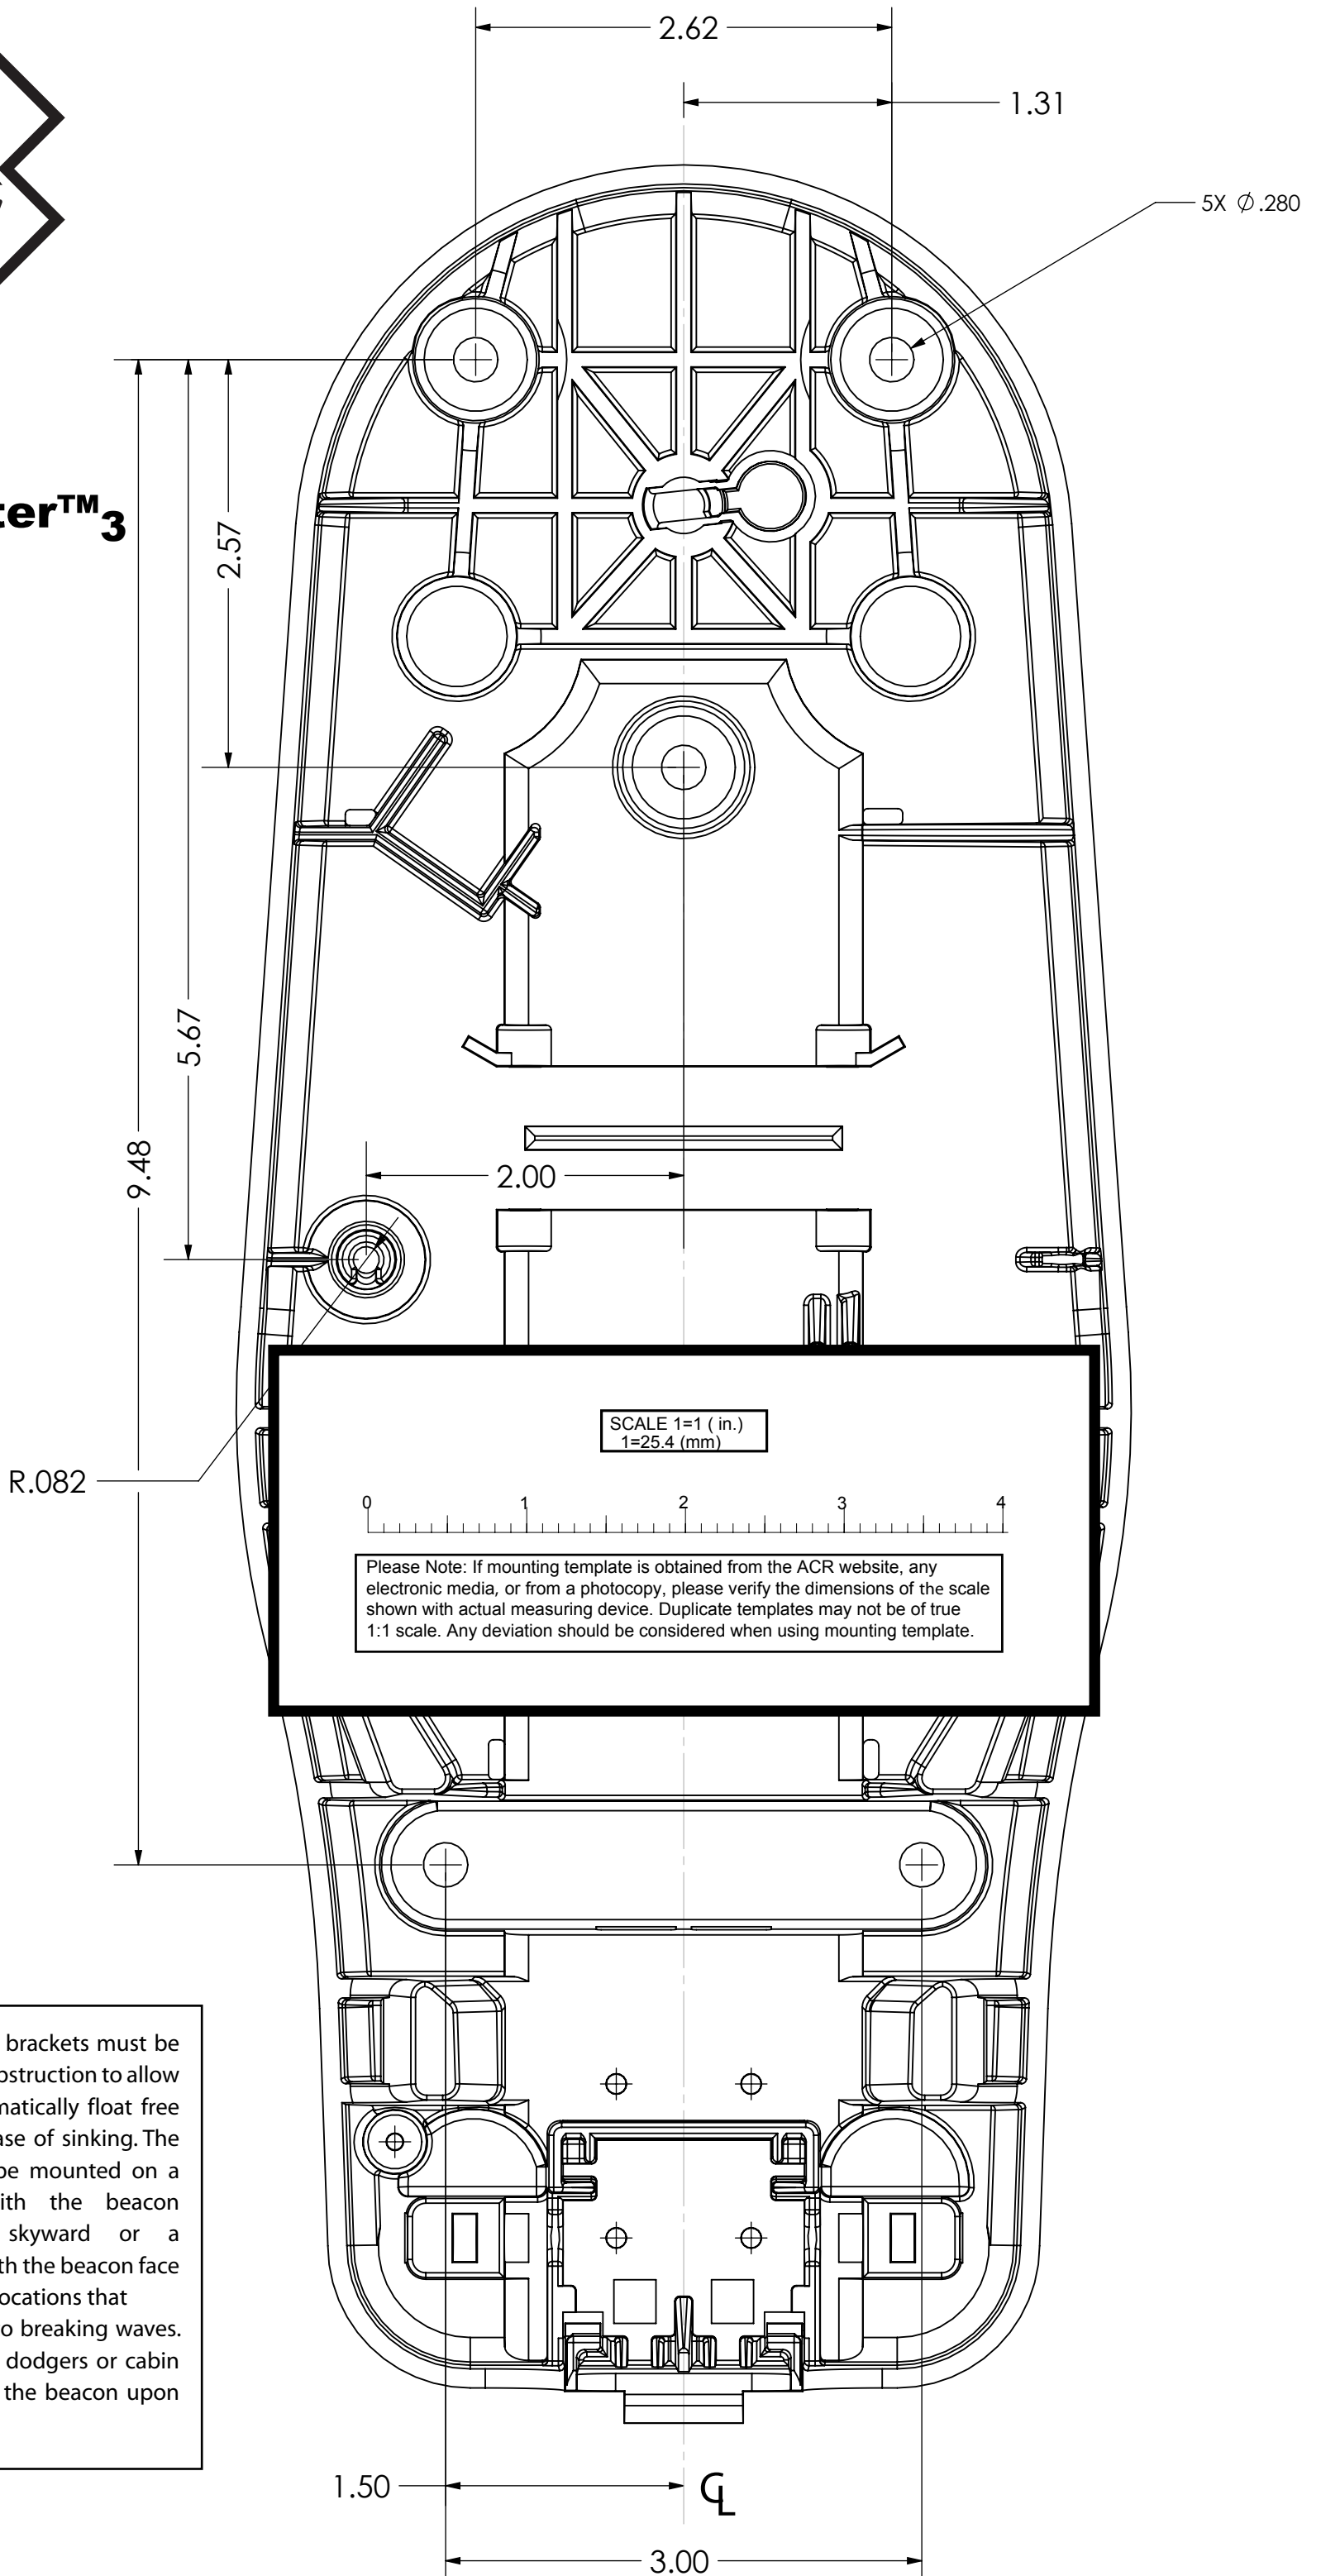

5757 Ravenswood Road
 Ft. Lauderdale, FL 33312
 +1 (954) 981-3333
 +1 (954) 983-5087 Fax
 www.acrelectronics.com
 info@acrelectronics.com

Sea Shelter™₃

Mounting Template
 Y1-06-0242 Rev. C

CAUTION: Category I brackets must be mounted free from obstruction to allow the beacon to automatically float free from the vessel in case of sinking. The Sea Shelter™₃ can be mounted on a vertical surface with the beacon antenna pointed skyward or a horizontal surface with the beacon face up. Avoid mounting locations that subject the bracket to breaking waves. Avoid structures like dodgers or cabin tops that could trap the beacon upon deployment.